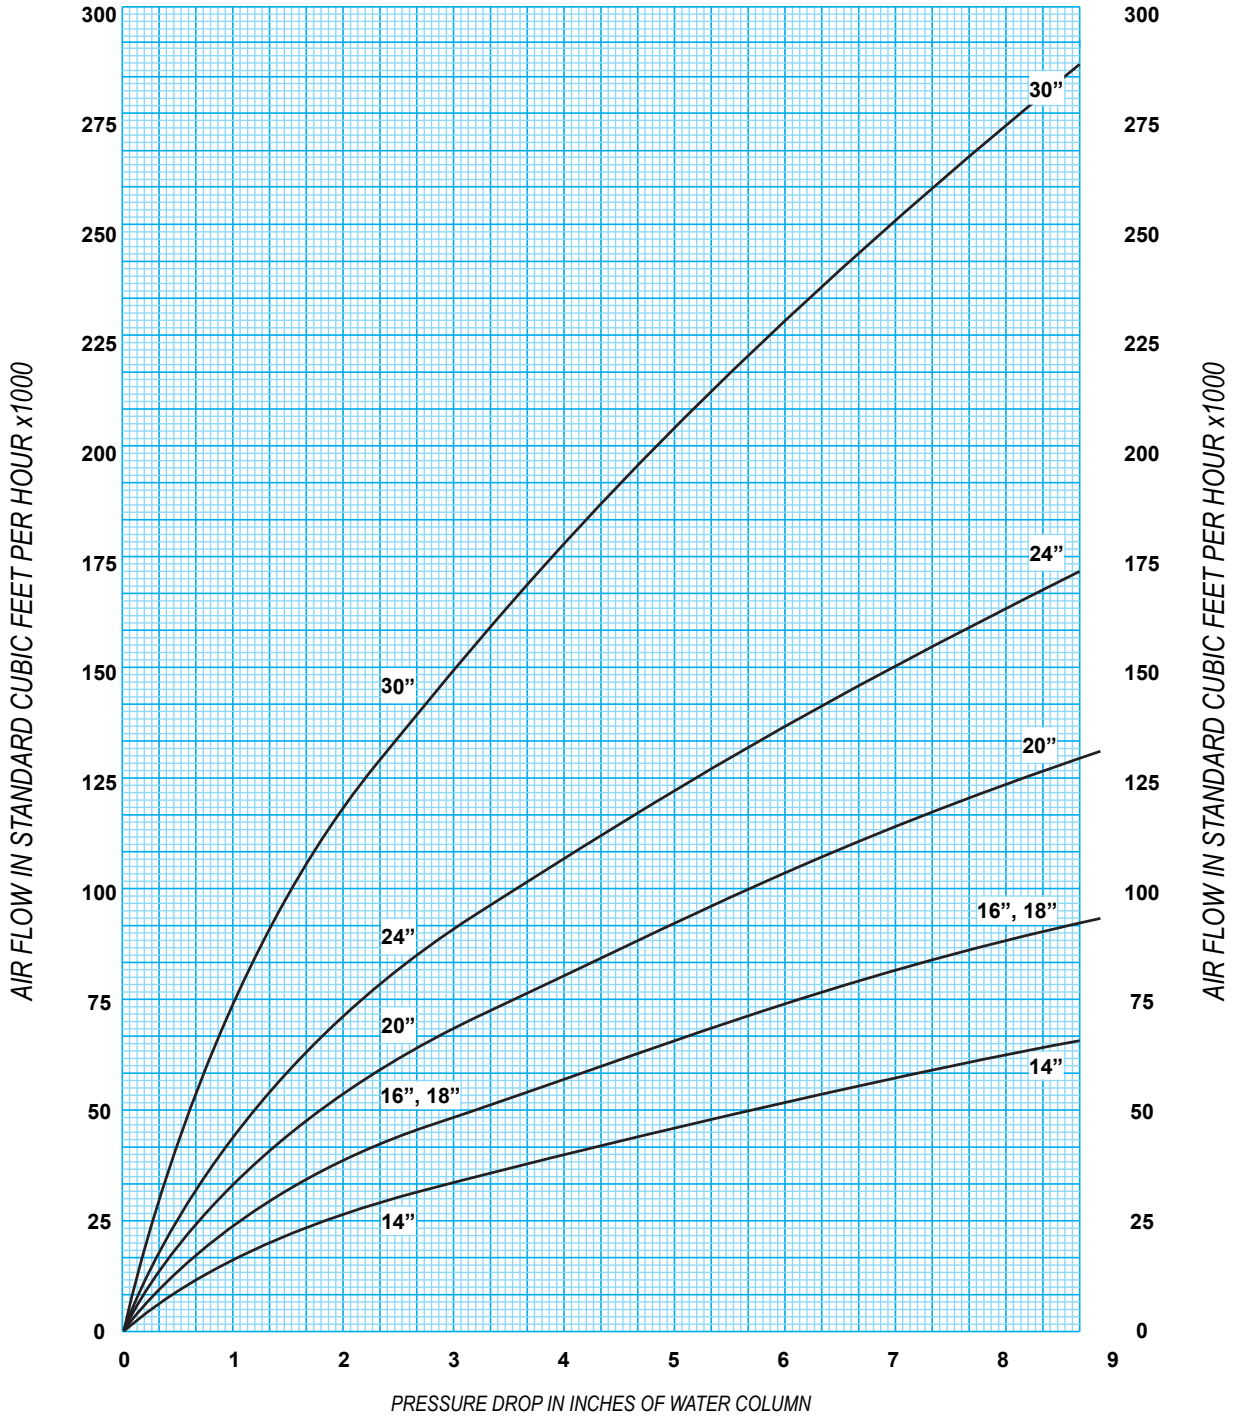

**Model CRFA
Crimped Ribbon Flame Arrestor
Pressure Drop Flow Curve**

**FLOW CURVE FOR PRISM SSDFA
MODELS: 14"/16"/18"/20"/24"/30" ILSF/ILDF**