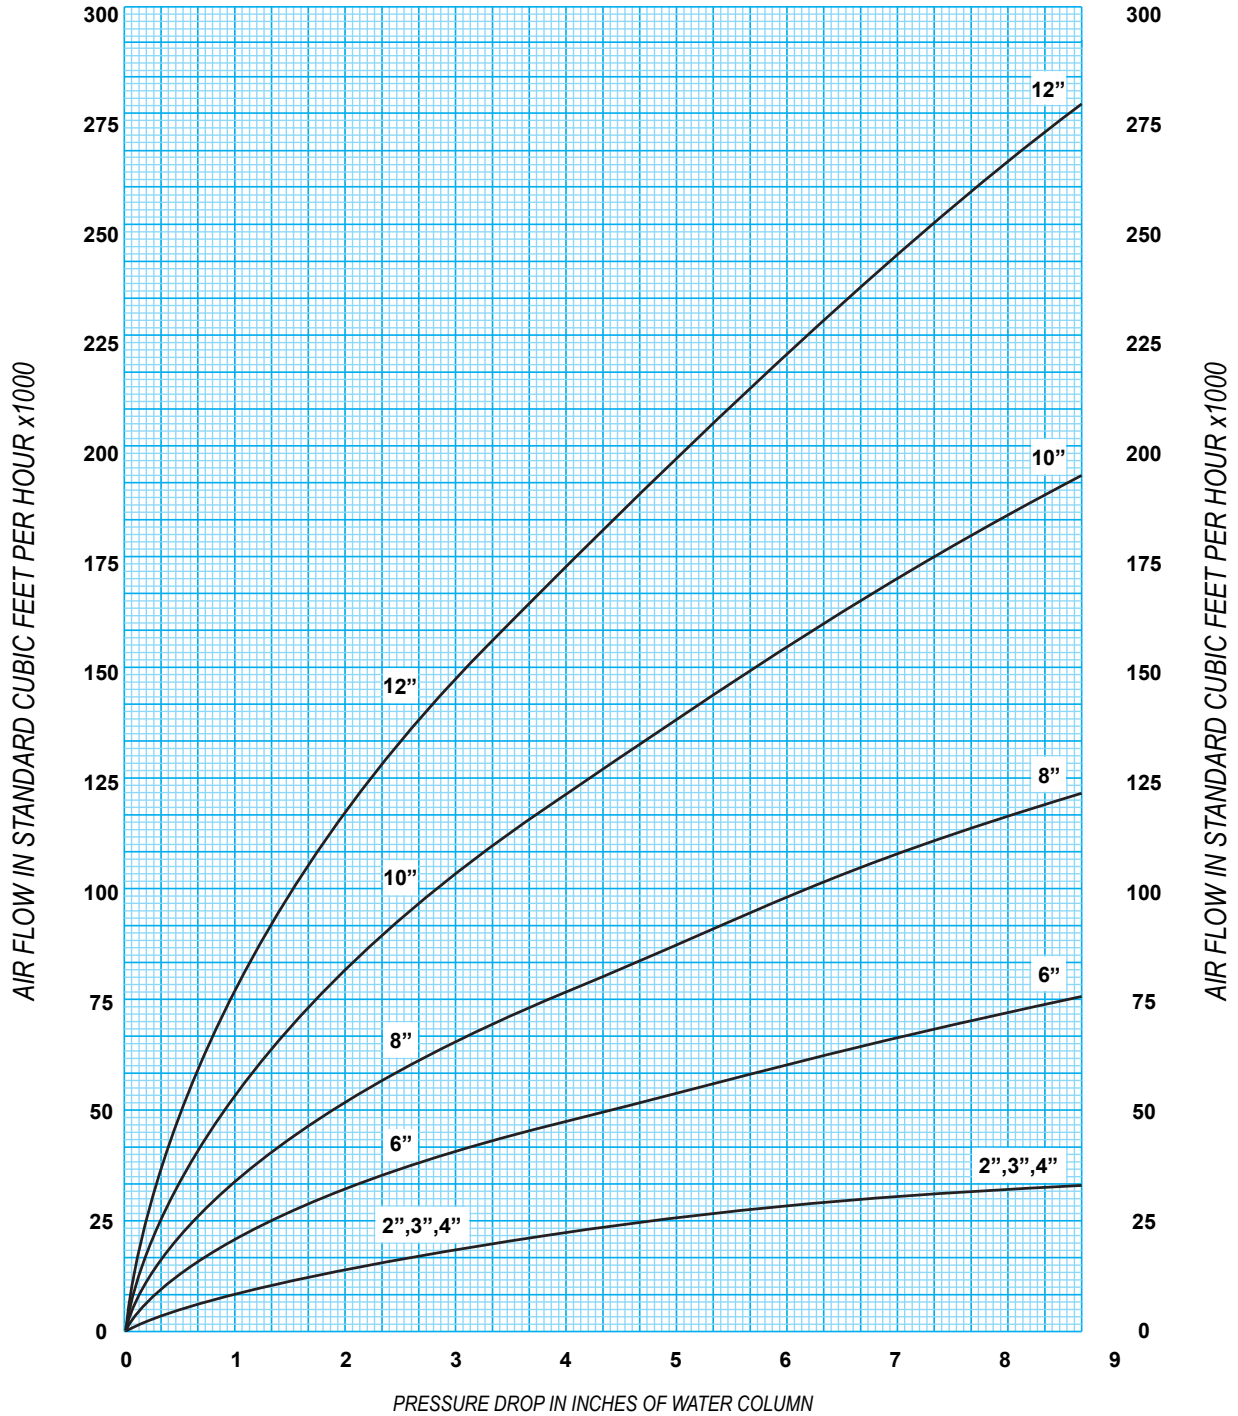

**Model CRFA
Crimped Ribbon Flame Arrestor
Pressure Drop Flow Curve**

**FLOW CURVE FOR PRISM CRFA
MODELS: 2"/3"/4"/6"/8"/10"/12" ILSF/ILDF**