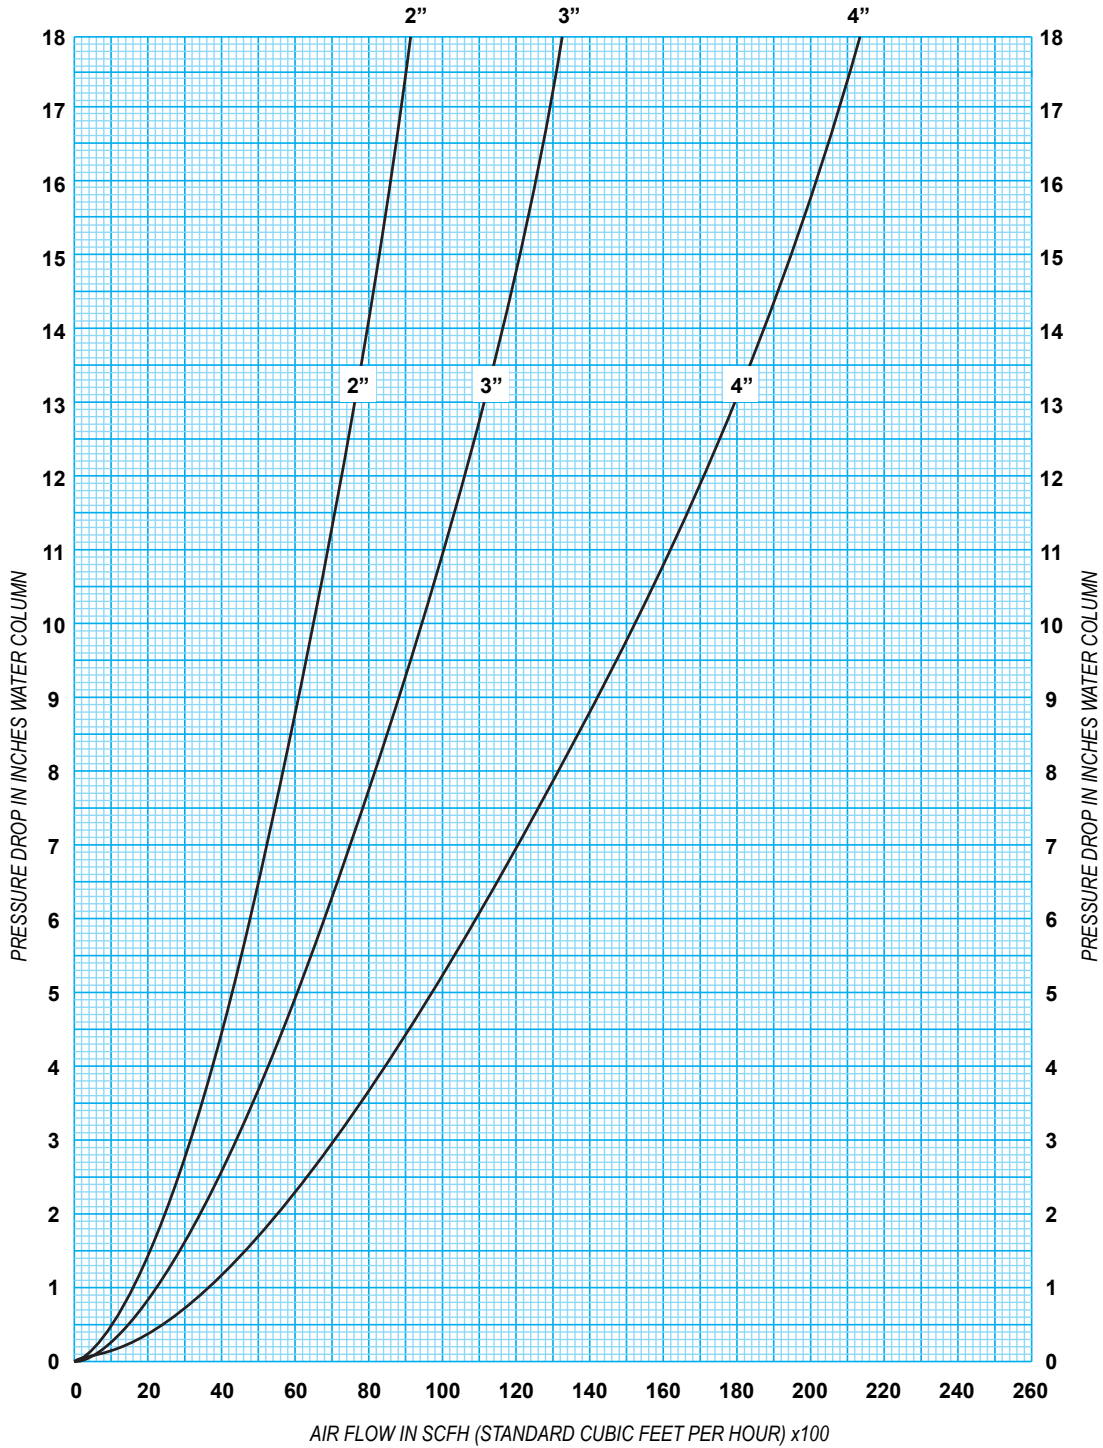

Model ILSF/ILDF
In Line Single Flange/Off Set Dual Flange
Pressure Drop Flow Curve

FLOW CURVE FOR PRISM SSDFA
MODELS: 2"/3"/4" ILSF/ILDF