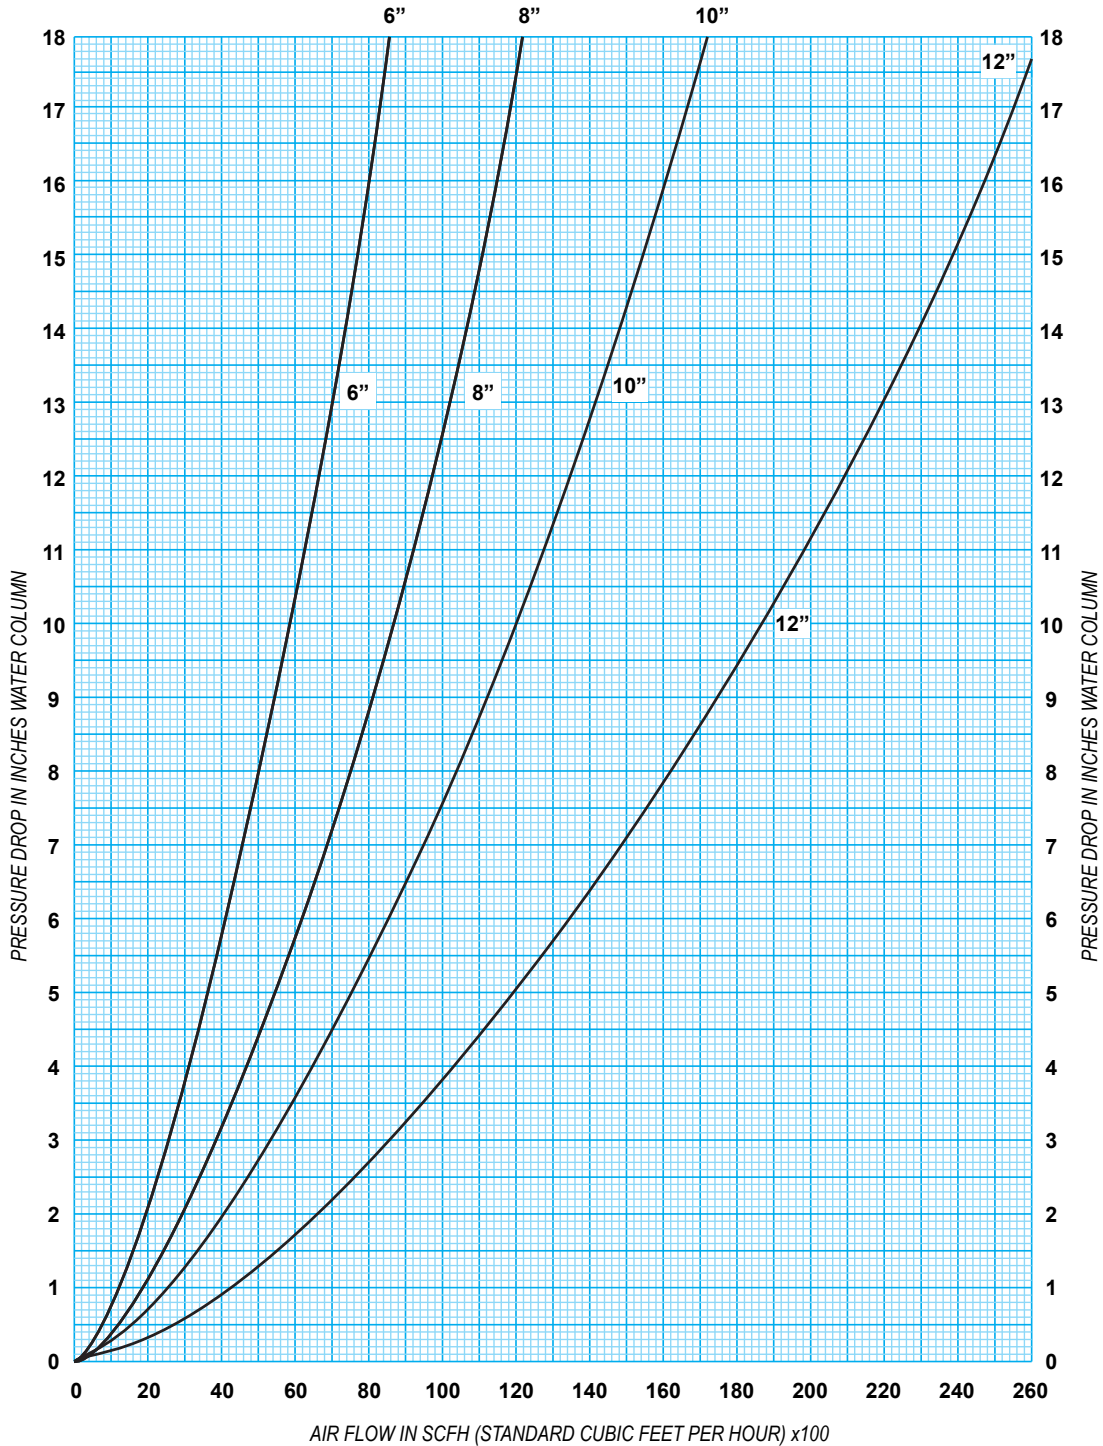

**Model ILSF/ILDF
In Line Single Flange/Off Set Dual Flange
Pressure Drop Flow Curve**

**FLOW CURVE FOR PRISM SSDFA
MODELS: 6"/8"/10"/12" ILSF/ILDF**