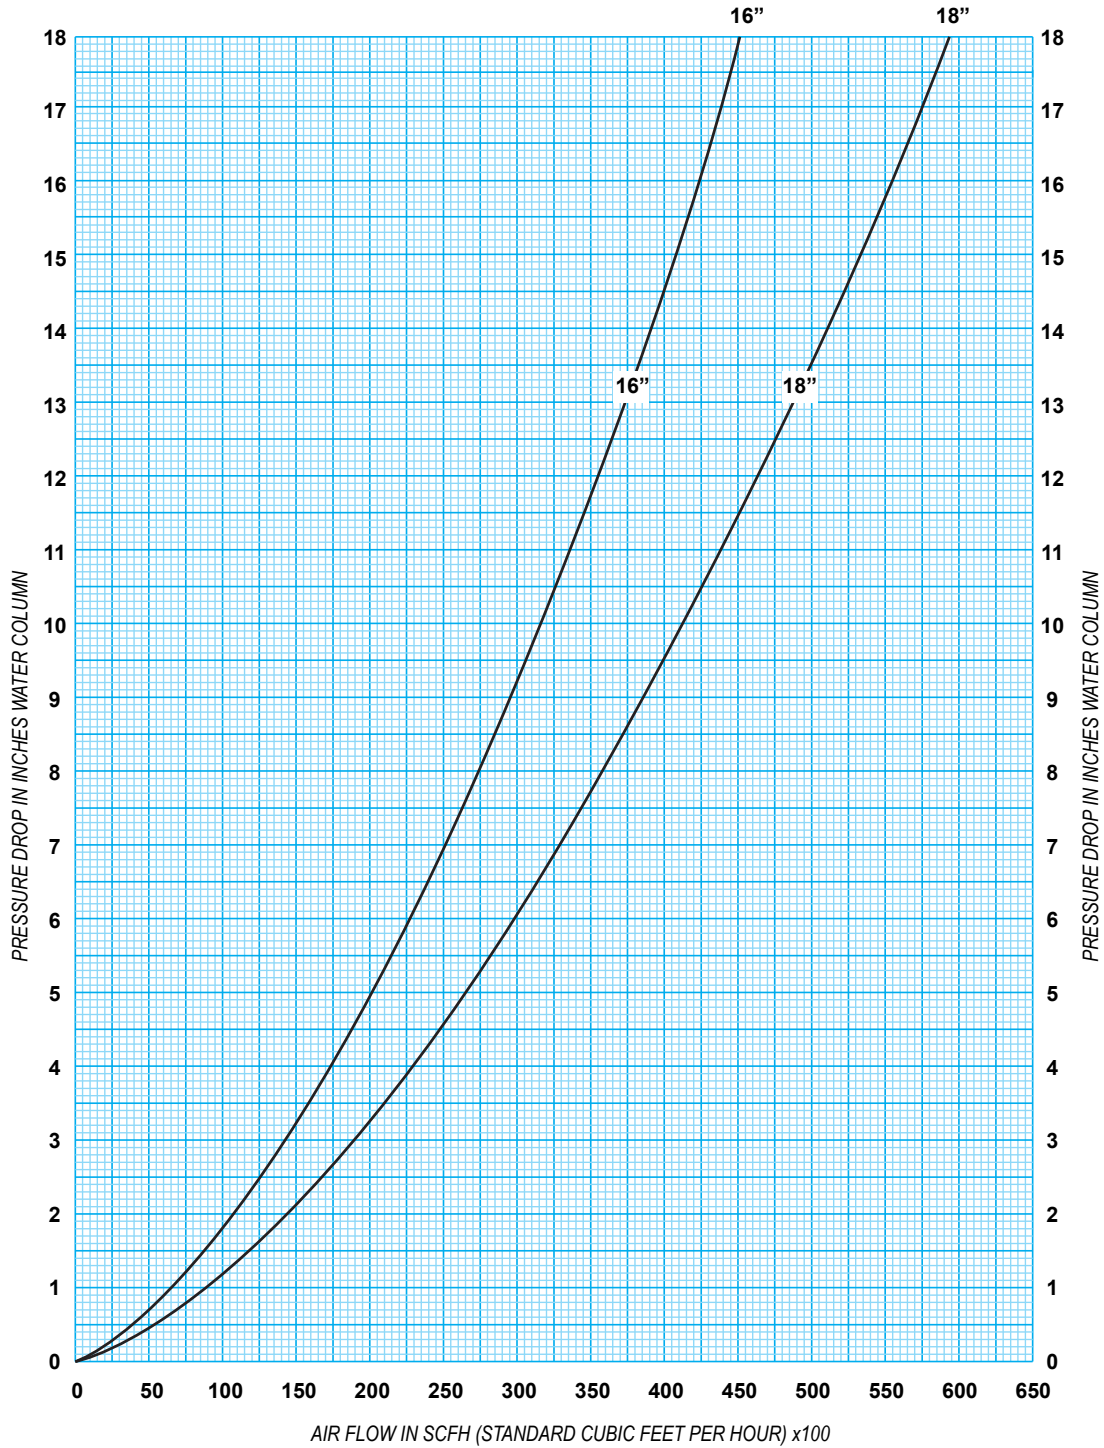

Model OSDF/OSSF
Off Set Dual Flange/Off Set Single Flange
Pressure Drop Flow Curve

FLOW CURVE FOR PRISM SSDFA
MODELS: 16"/18" OSDF/OSSF