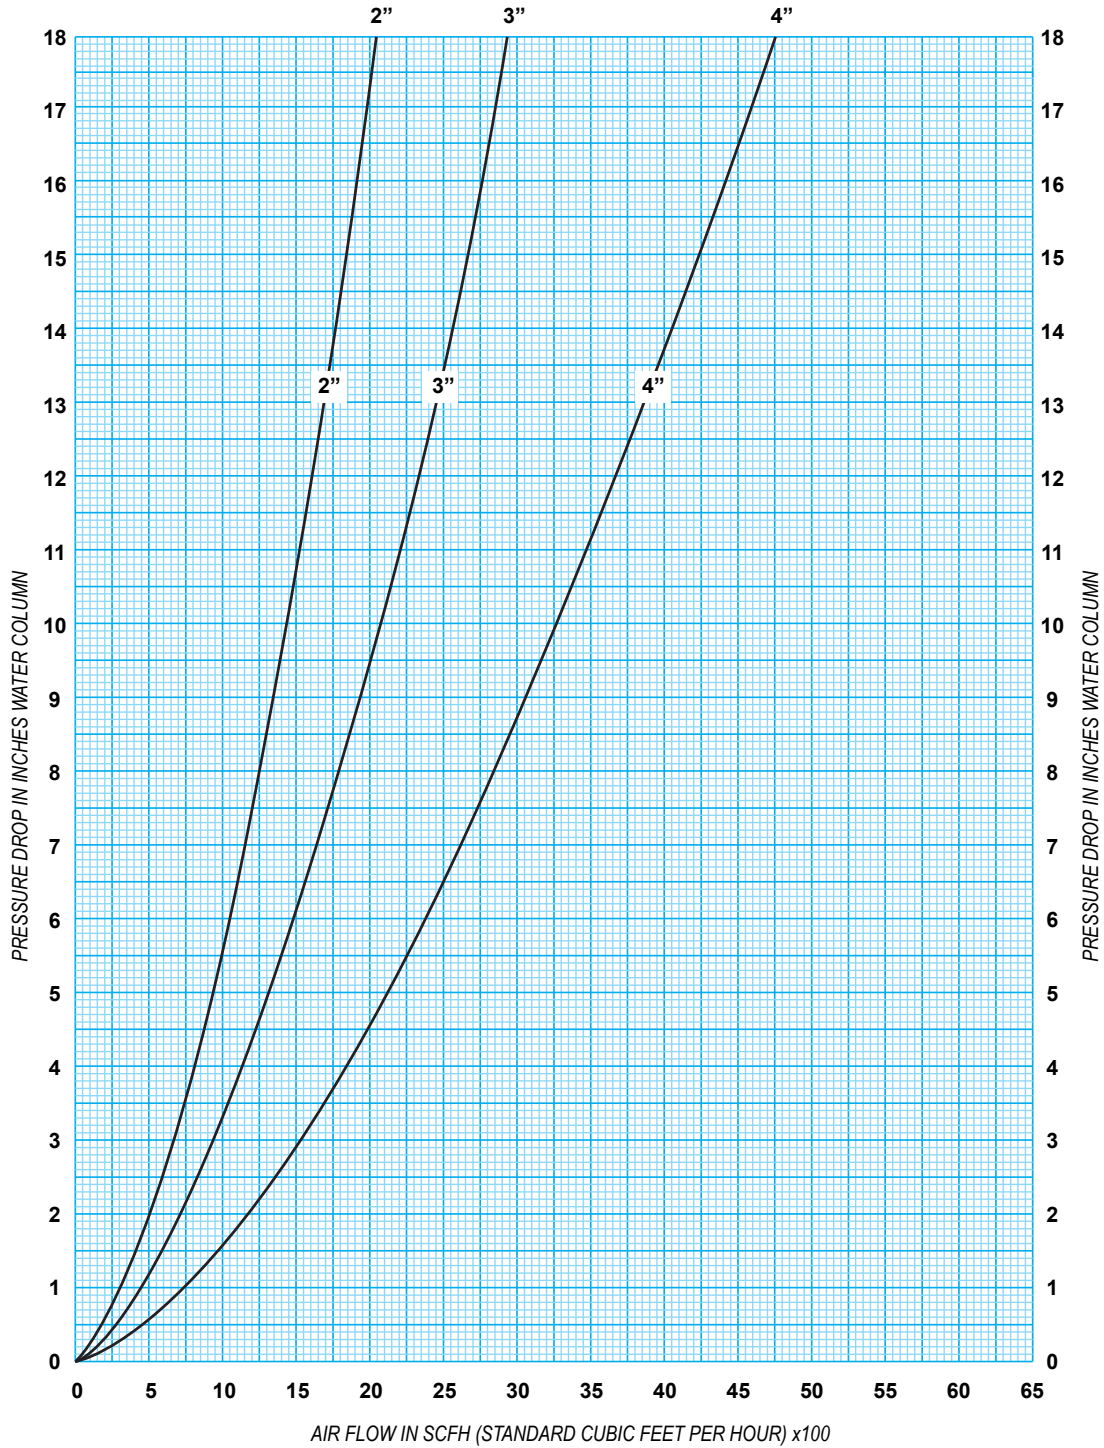

Model OSDF/OSSF
Off Set Dual Flange/Off Set Single Flange
Pressure Drop Flow Curve

FLOW CURVE FOR PRISM SSDFA
MODELS: 2"/3"/4" OSDF/OSSF