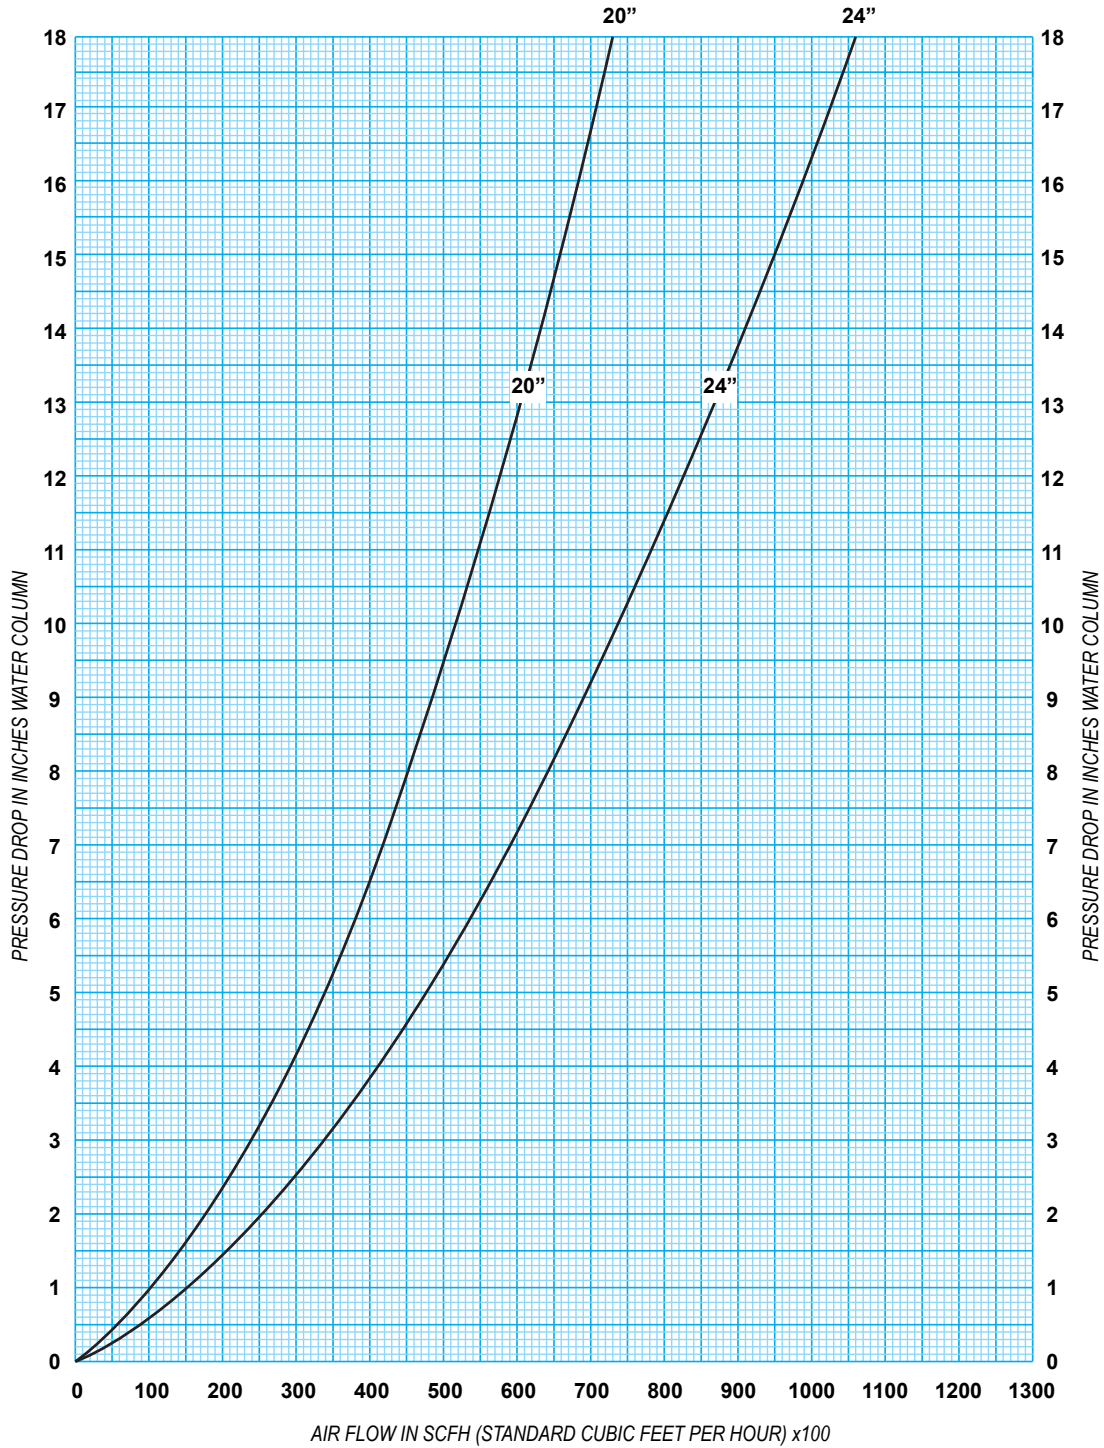

Model OSDF/OSSF
Off Set Dual Flange/Off Set Single Flange
Pressure Drop Flow Curve

FLOW CURVE FOR PRISM SSDFA
MODELS: 20"/24" OSDF/OSSF