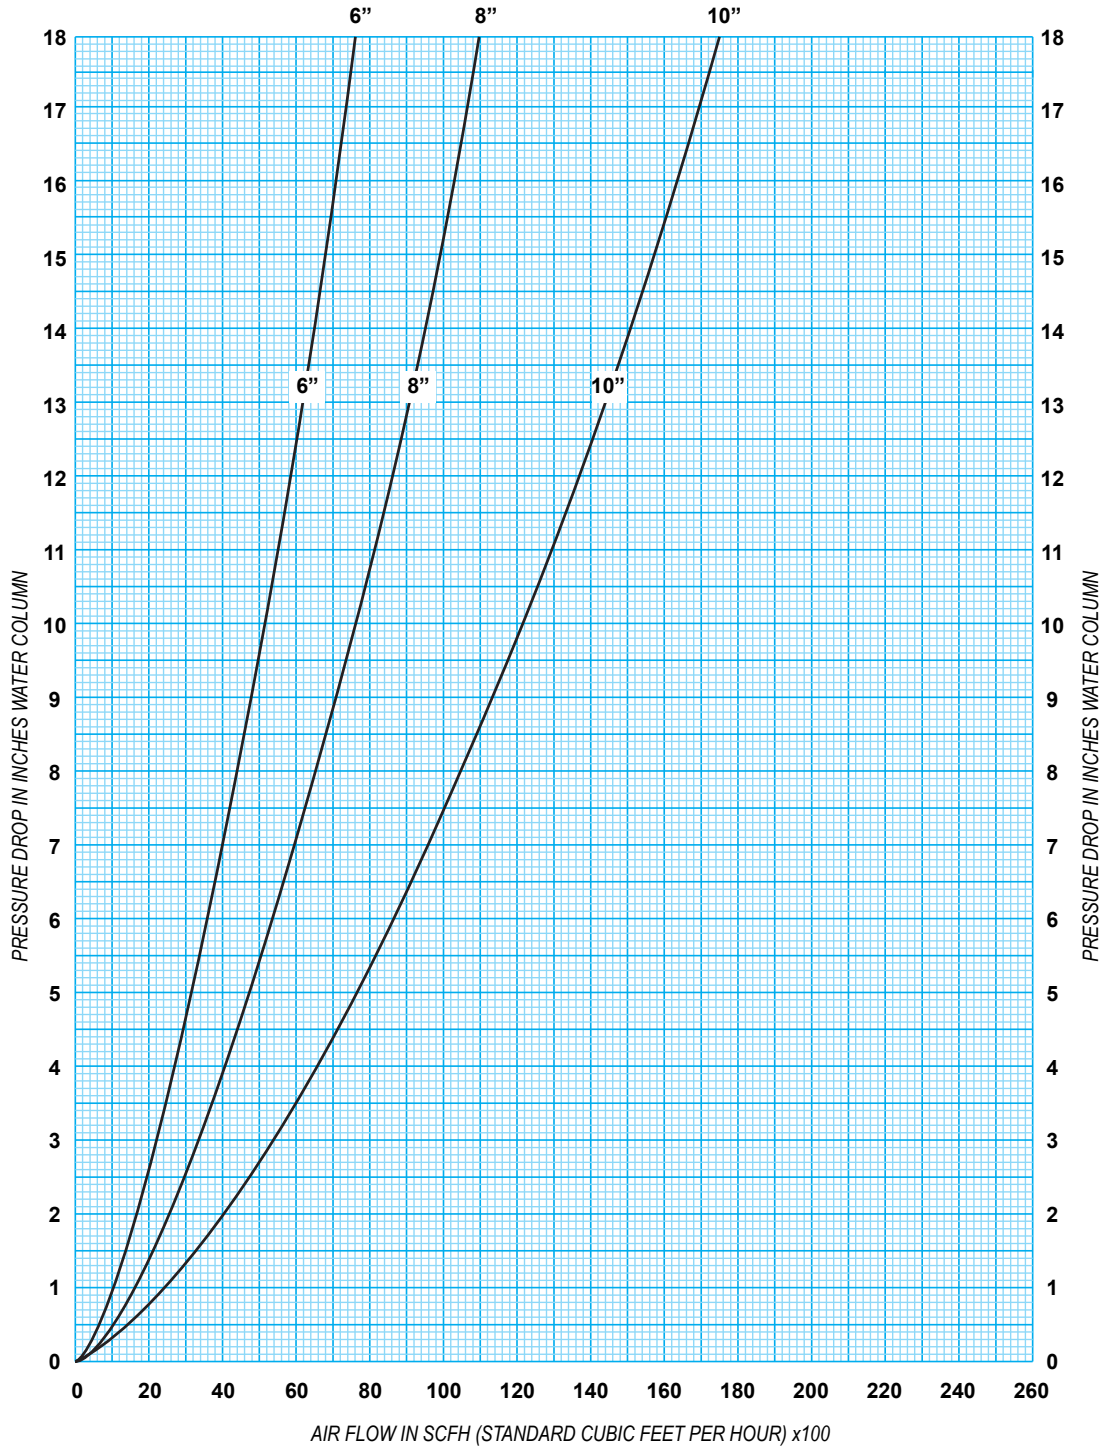

Model OSDF/OSSF
Off Set Dual Flange/Off Set Single Flange
Pressure Drop Flow Curve

FLOW CURVE FOR PRISM SSDFA
MODELS: 6"/8"/10" OSDF/OSSF