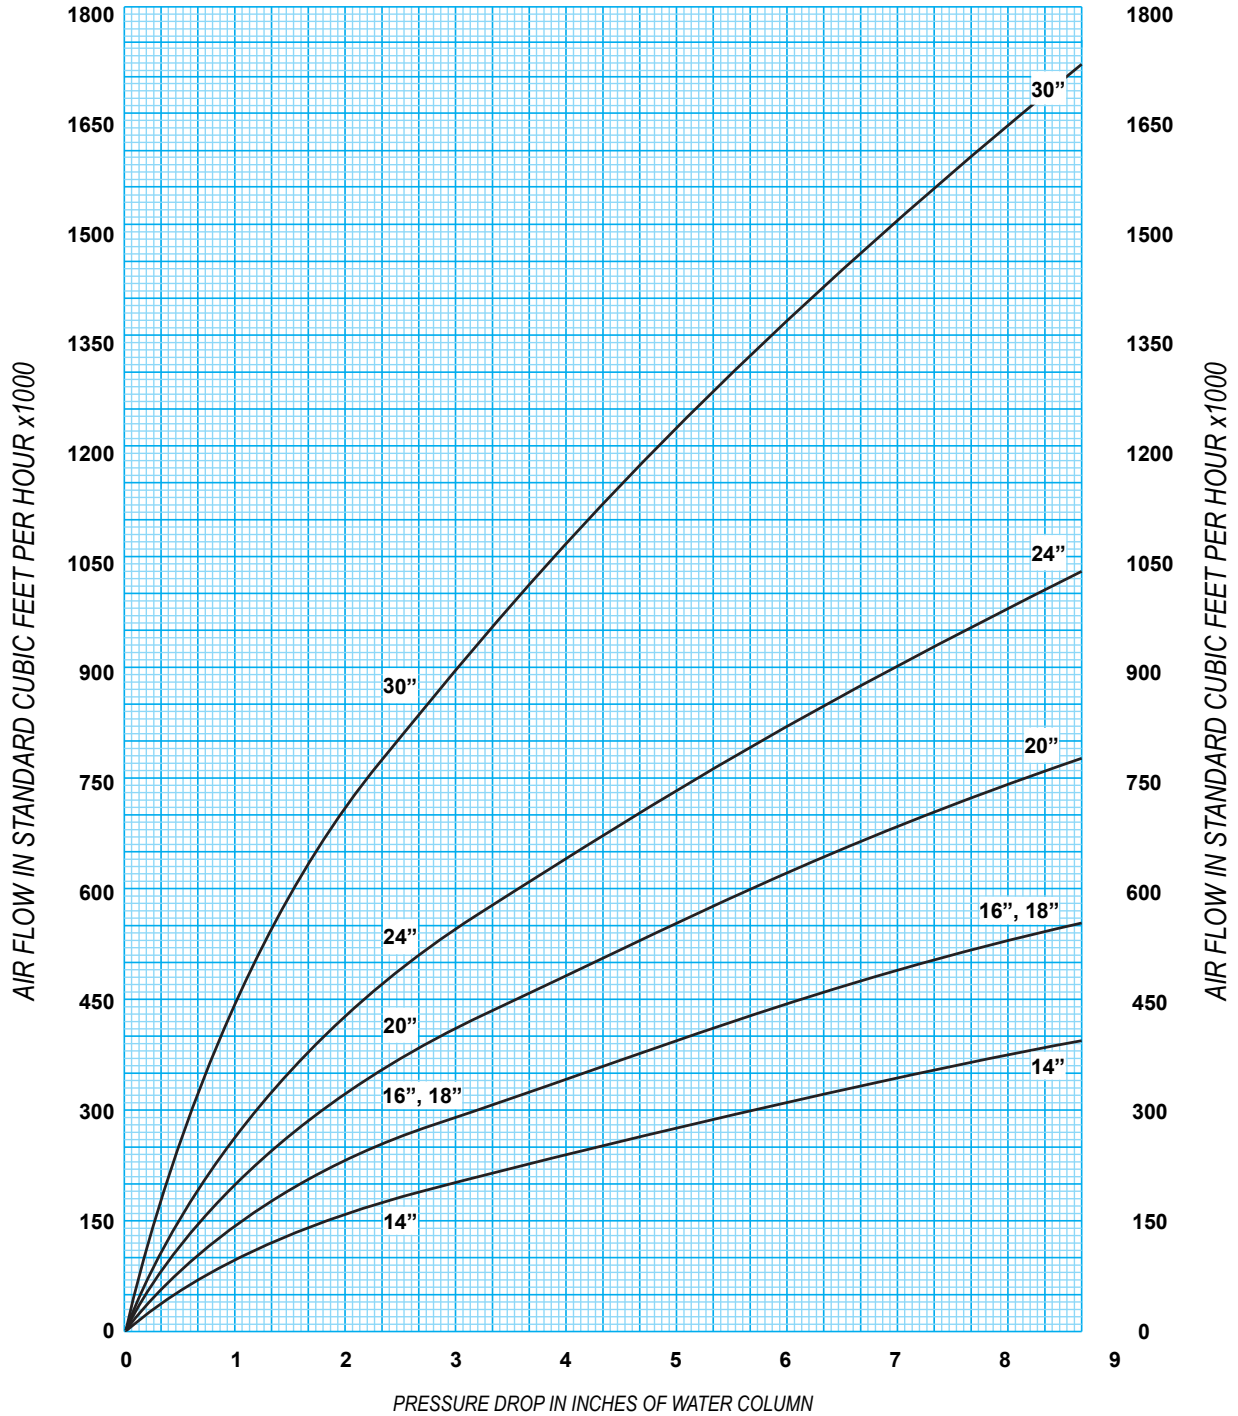

**Model CRFA  
Crimped Ribbon Flame Arrestor  
Pressure Drop Flow Curve**

**FLOW CURVE FOR PRISM SSDFA  
MODELS: 14"/16"/18"/20"/24"/30" ILSF/ILDF**