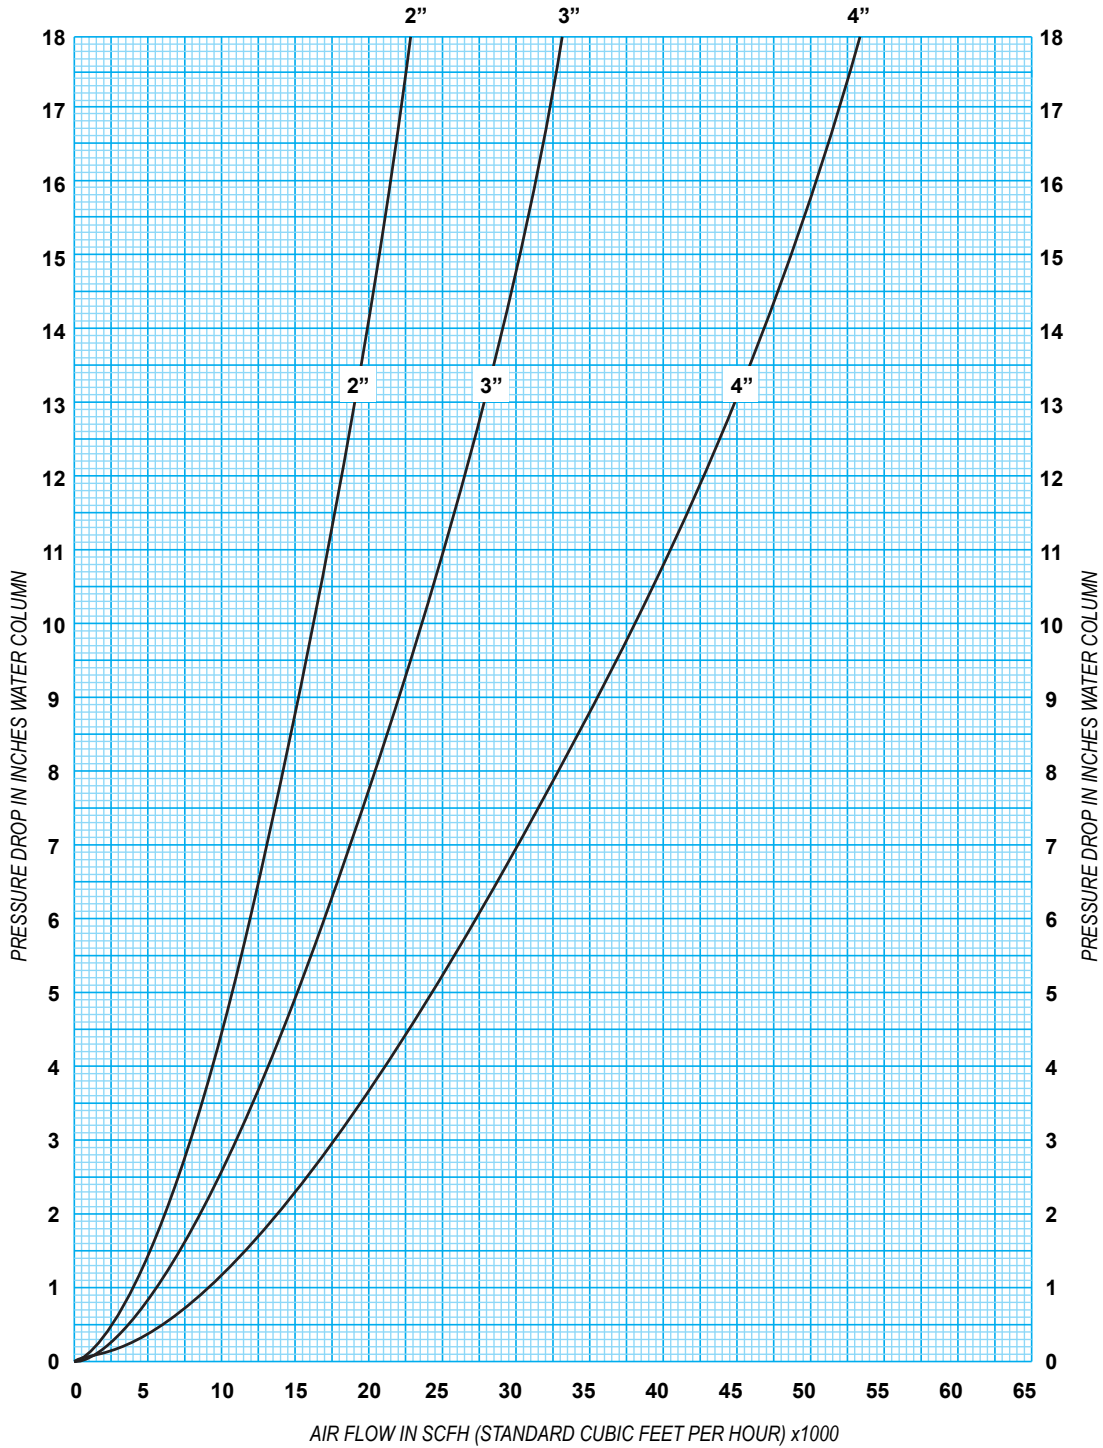

**Model ILSF/ILDF  
In Line Single Flange/Off Set Dual Flange  
Pressure Drop Flow Curve**

**FLOW CURVE FOR PRISM SSDFA  
MODELS: 2"/3"/4" ILSF/ILDF**