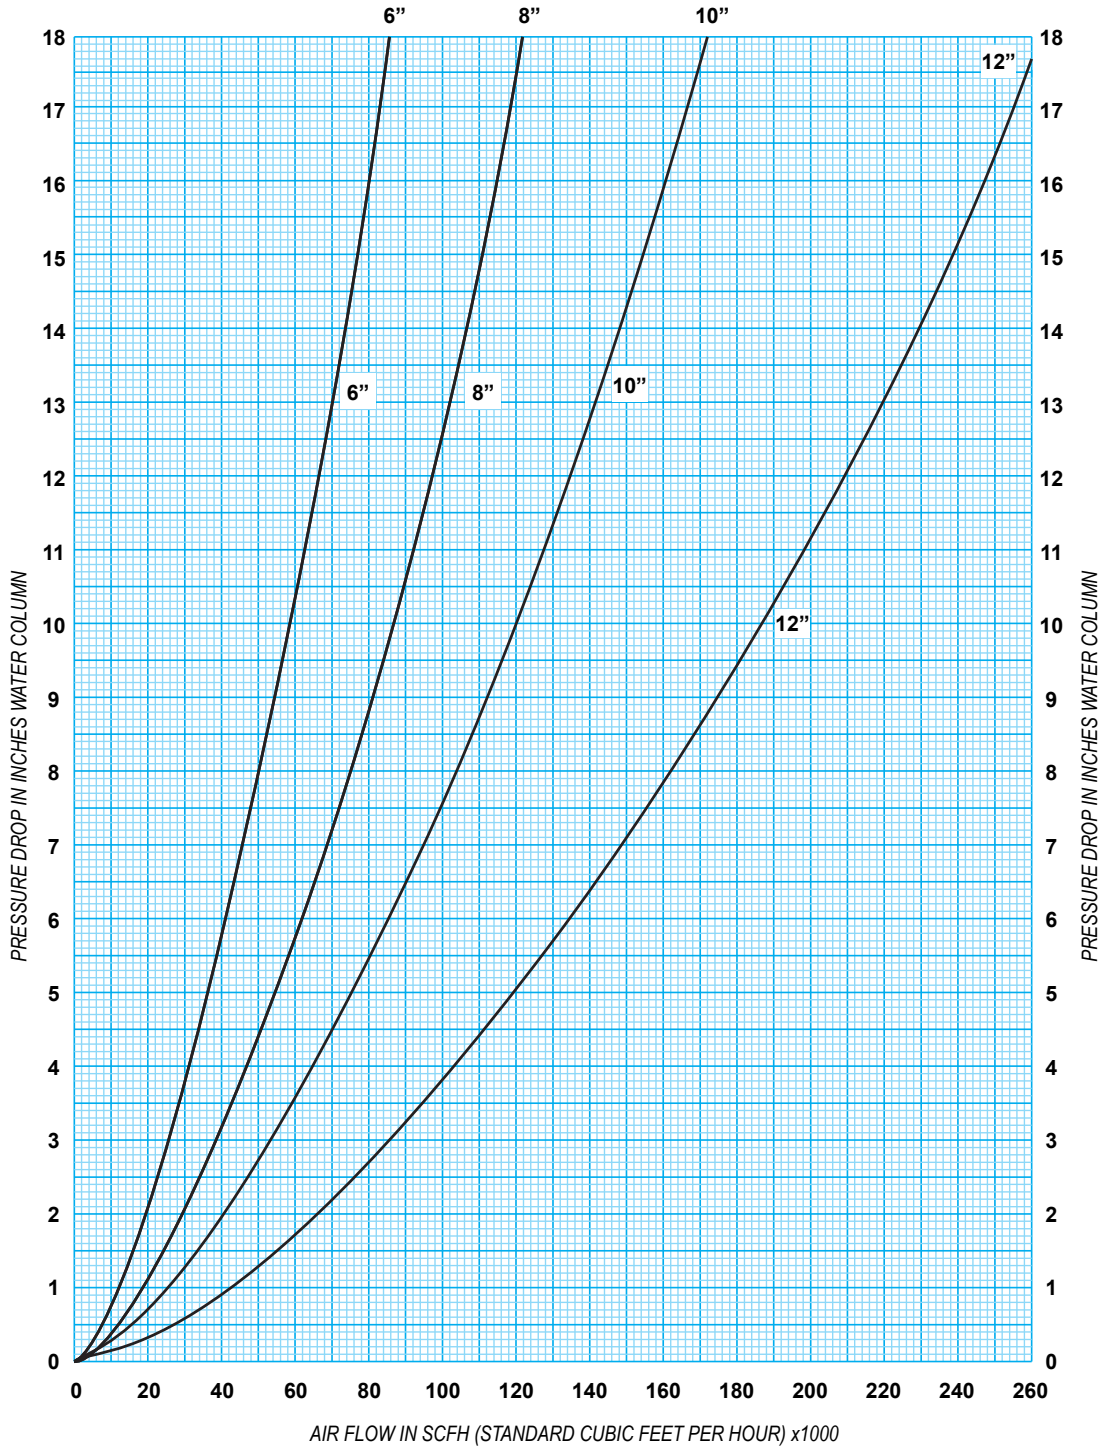

Model ILSF/ILDF
In Line Single Flange/Off Set Dual Flange
Pressure Drop Flow Curve

FLOW CURVE FOR PRISM SSDFA
MODELS: 6"/8"/10"/12" ILSF/ILDF