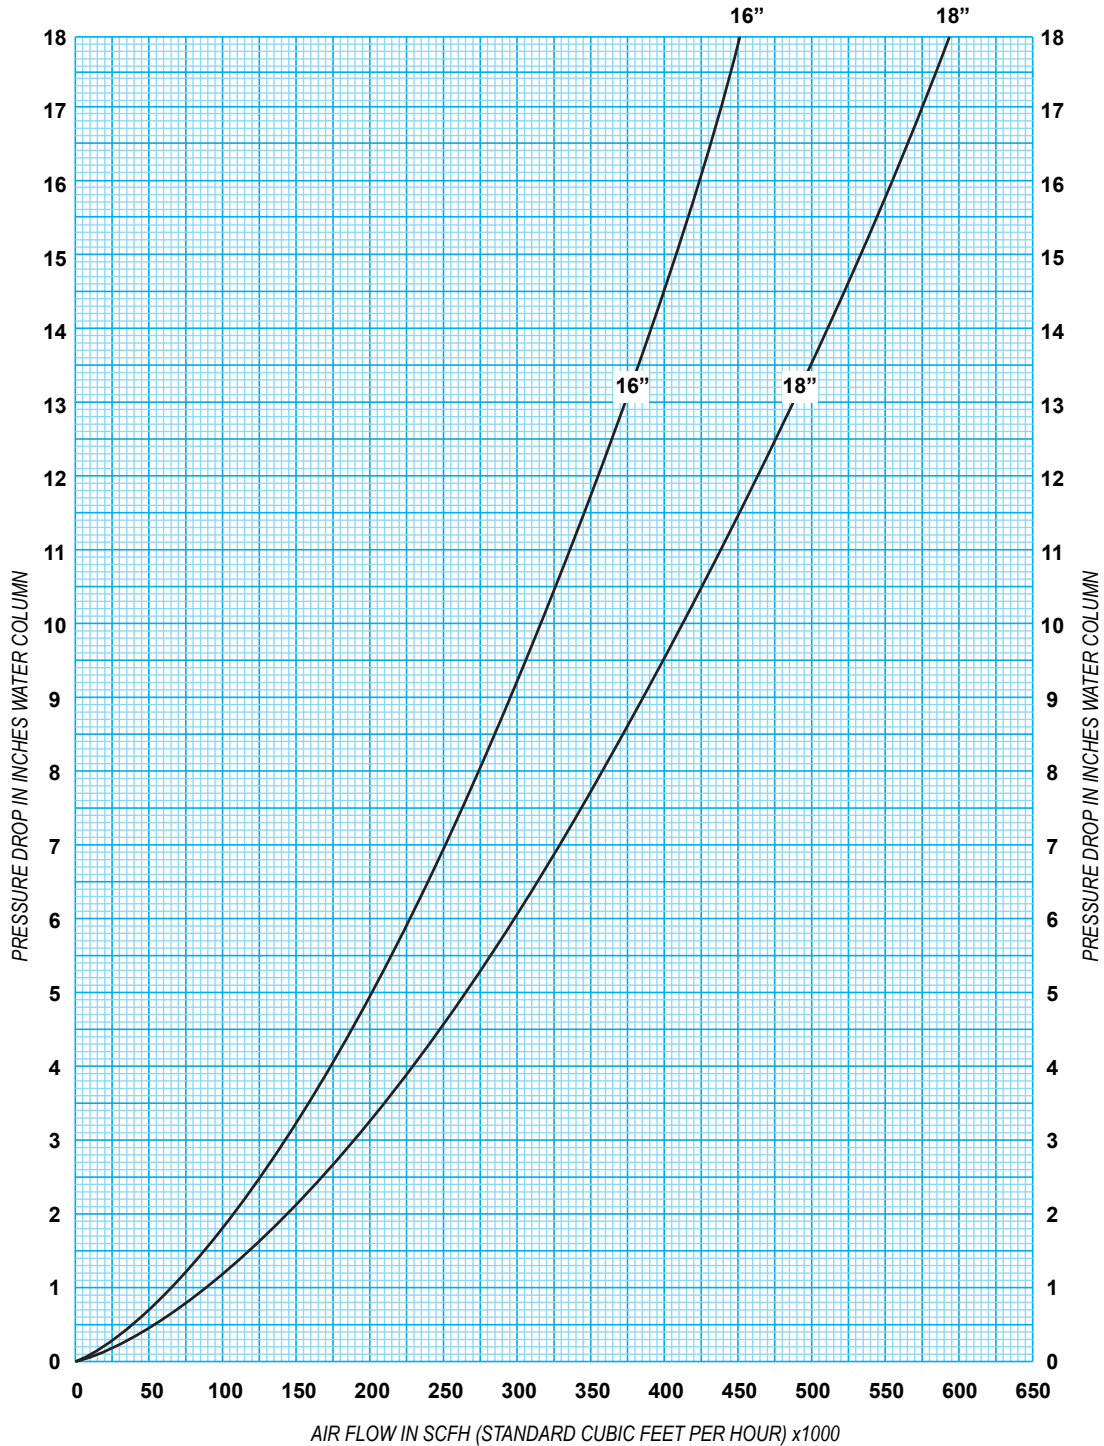

**Model OSDF/OSSF  
Off Set Dual Flange/Off Set Single Flange  
Pressure Drop Flow Curve**

**FLOW CURVE FOR PRISM SSDFA  
MODELS: 16"/18" OSDF/OSSF**