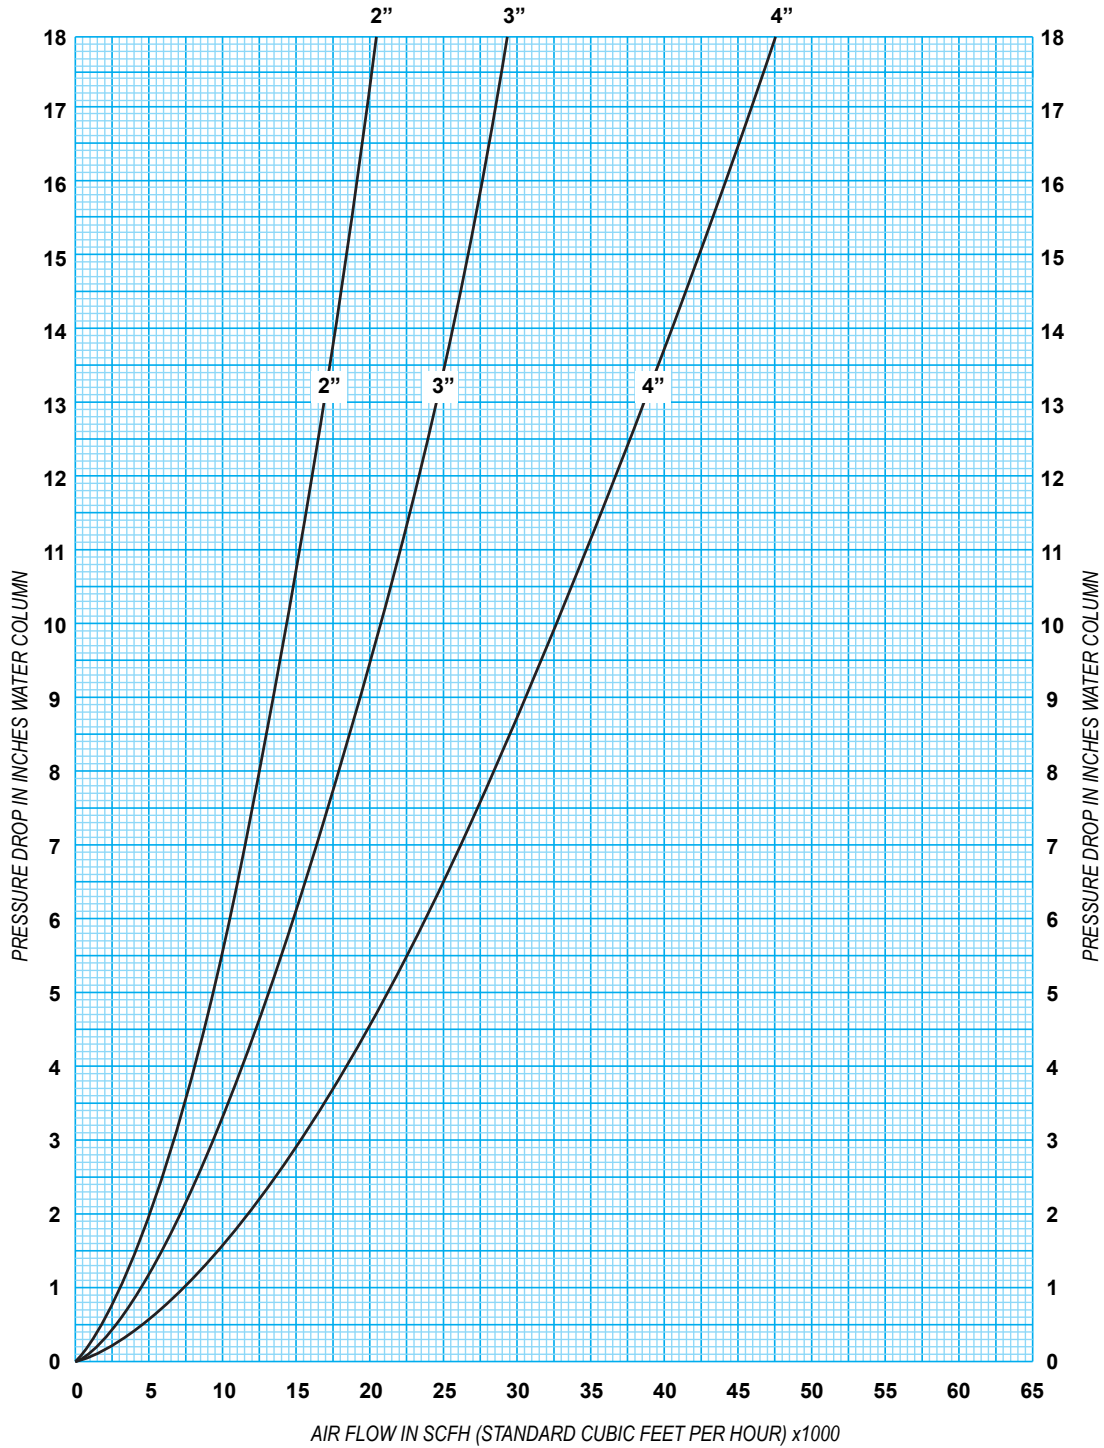

Model OSDF/OSSF
Off Set Dual Flange/Off Set Single Flange
Pressure Drop Flow Curve

FLOW CURVE FOR PRISM SSDFA
MODELS: 2"/3"/4" OSDF/OSSF