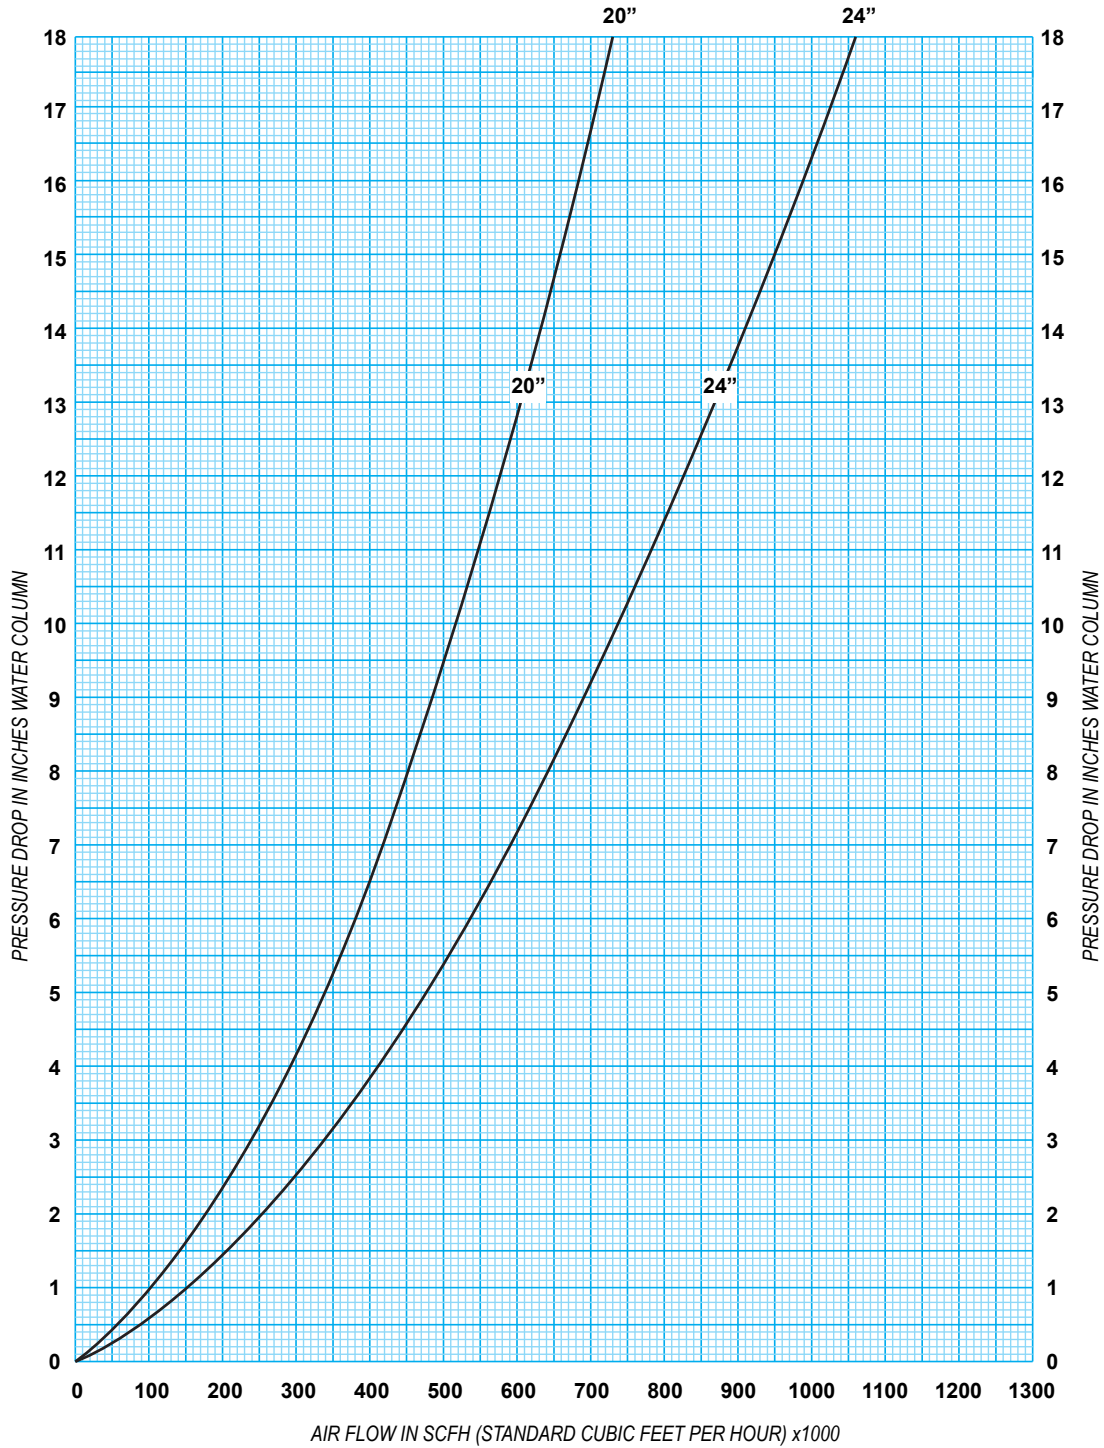

Model OSDF/OSSF
Off Set Dual Flange/Off Set Single Flange
Pressure Drop Flow Curve

FLOW CURVE FOR PRISM SSDFA
MODELS: 20"/24" OSDF/OSSF